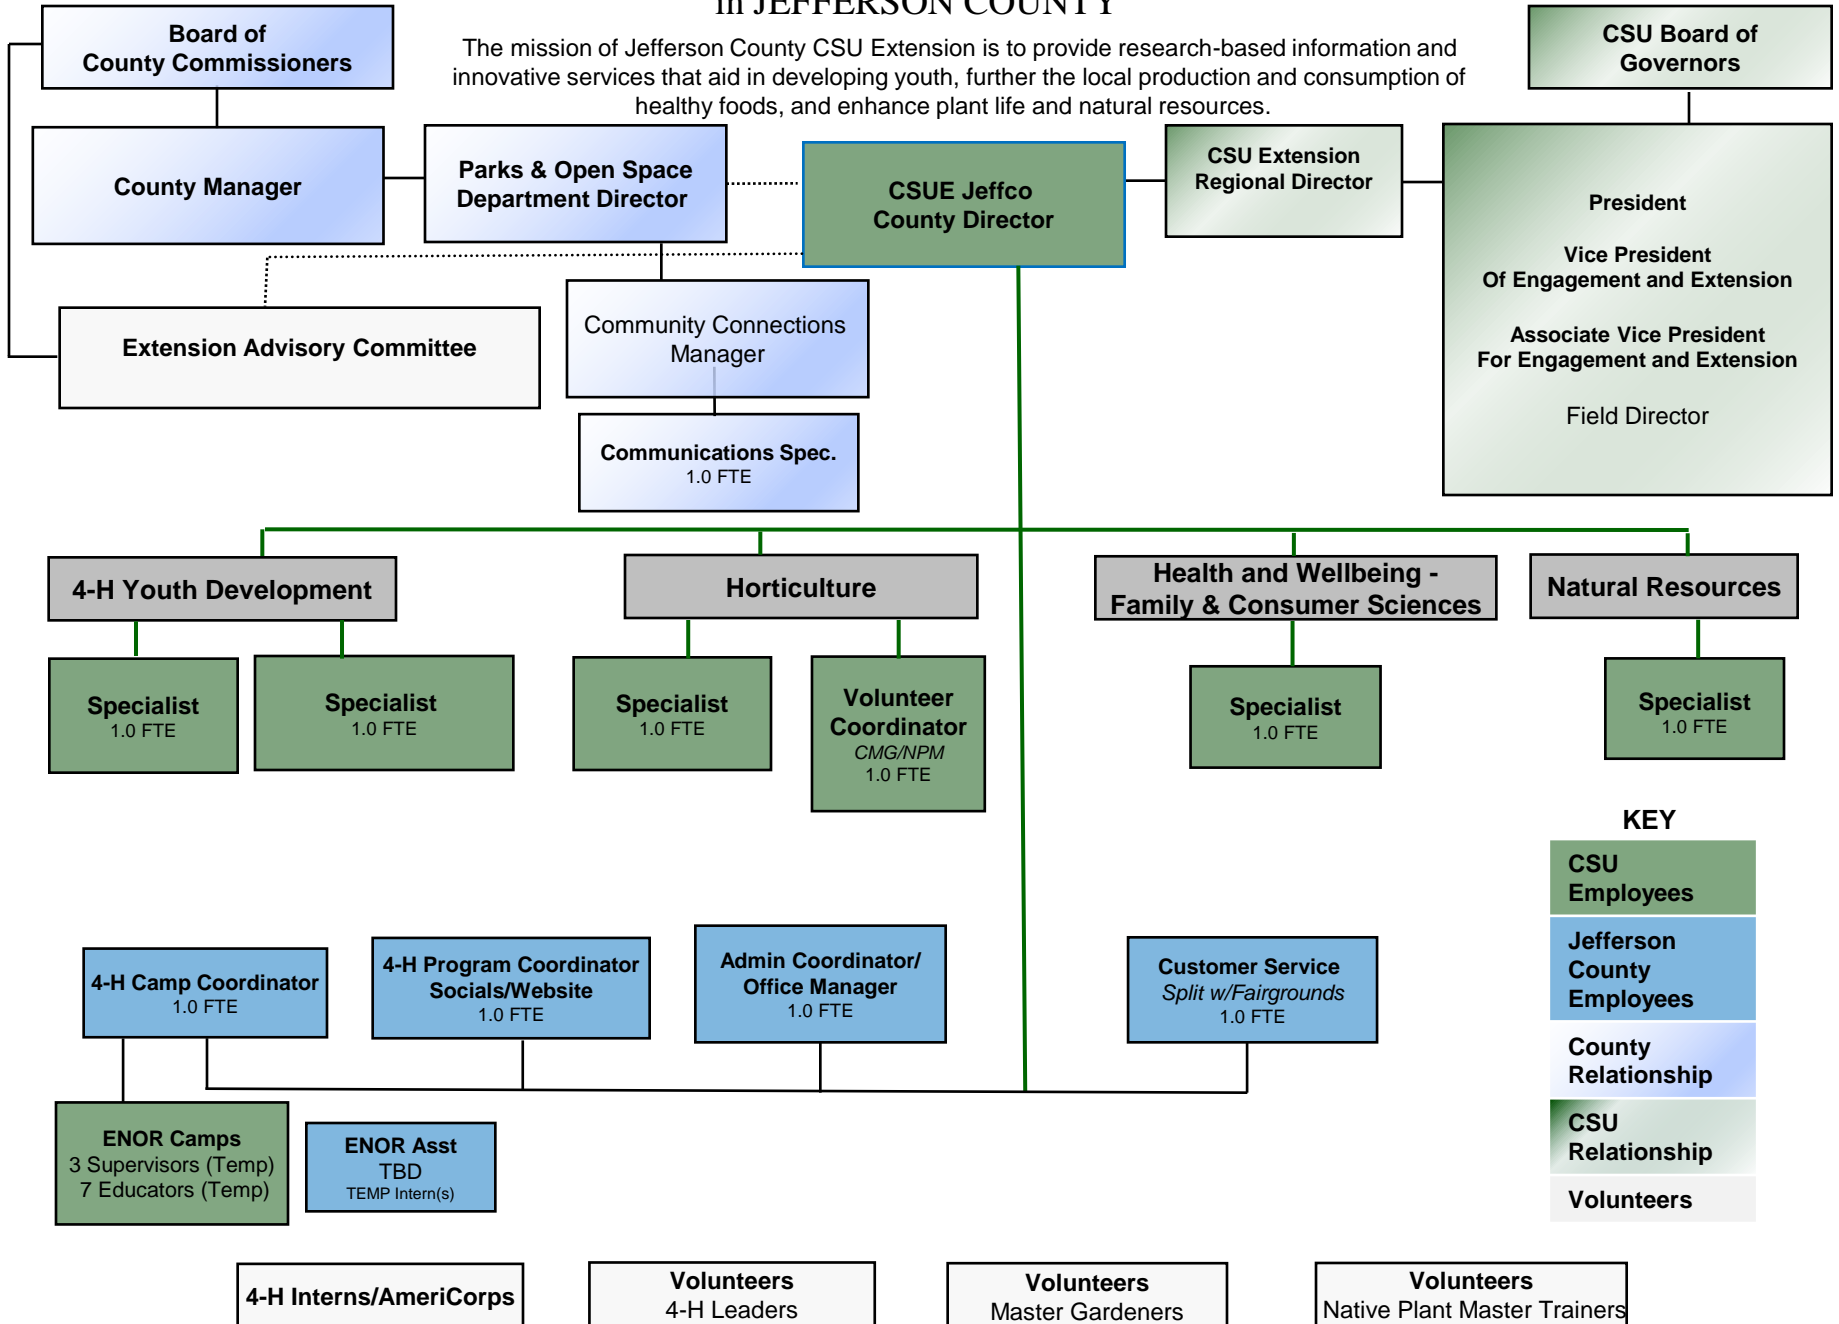

ORGANIZATIONAL CHART FOR 2024 COLORADO STATE UNIVERSITY EXTENSION in JEFFERSON COUNTY

The mission of Jefferson County CSU Extension is to provide research-based information and innovative services that aid in developing youth, further the local production and consumption of healthy foods, and enhance plant life and natural resources.

KEY

- CSU Employees
- Jefferson County Employees
- County Relationship
- CSU Relationship
- Volunteers